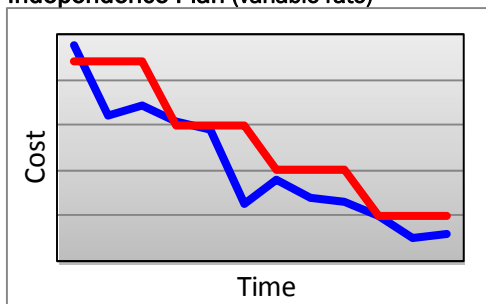

Independence Plan (variable-rate)