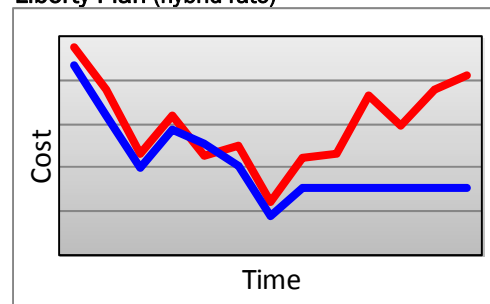

Select Product Offerings

■ Regulated Utility Price ■ Patriot Strategy

Freedom Plan (fixed-rate)

Independence Plan (variable-rate)

Liberty Plan (hybrid-rate)

OFFICE LOCATIONS

Corporate Headquarters

10 Tower Office Park, Suite 315
Woburn MA, 01801
P: (800) 343-4410
F: (781) 376-0519