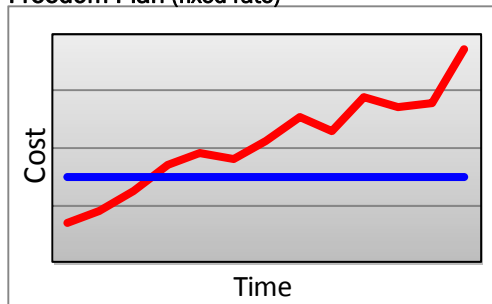

Select Product Offerings

■ Regulated Utility Price ■ Patriot Strategy

Freedom Plan (fixed-rate)