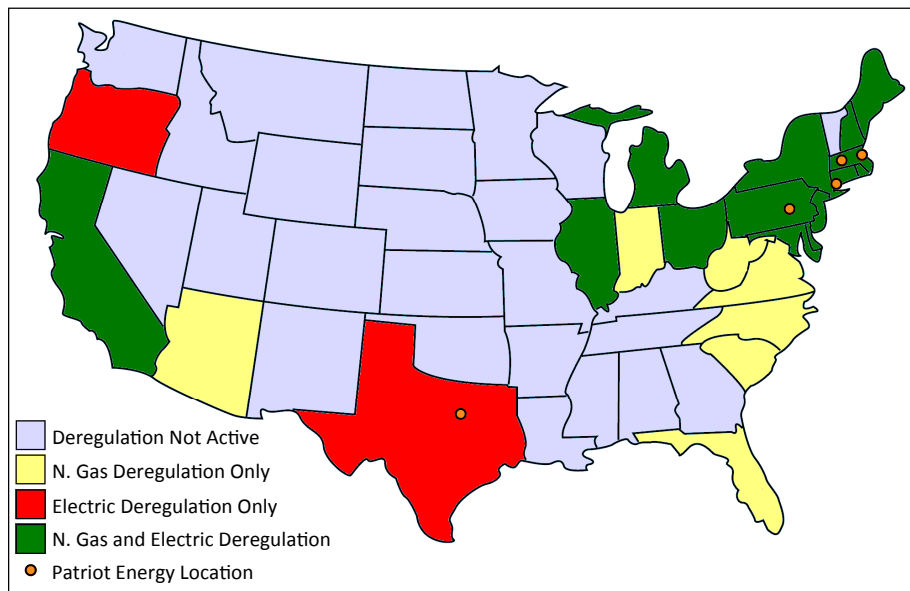

Select Product Offerings

■ Regulated Utility Price ■ Patriot Strategy

Freedom Plan (fixed-rate)

Independence Plan (variable-rate)

Liberty Plan (hybrid-rate)

OFFICE LOCATIONS

Corporate Headquarters

10 Tower Office Park, Suite 315
Woburn MA, 01801
P: (800) 343-4410
F: (781) 376-0519